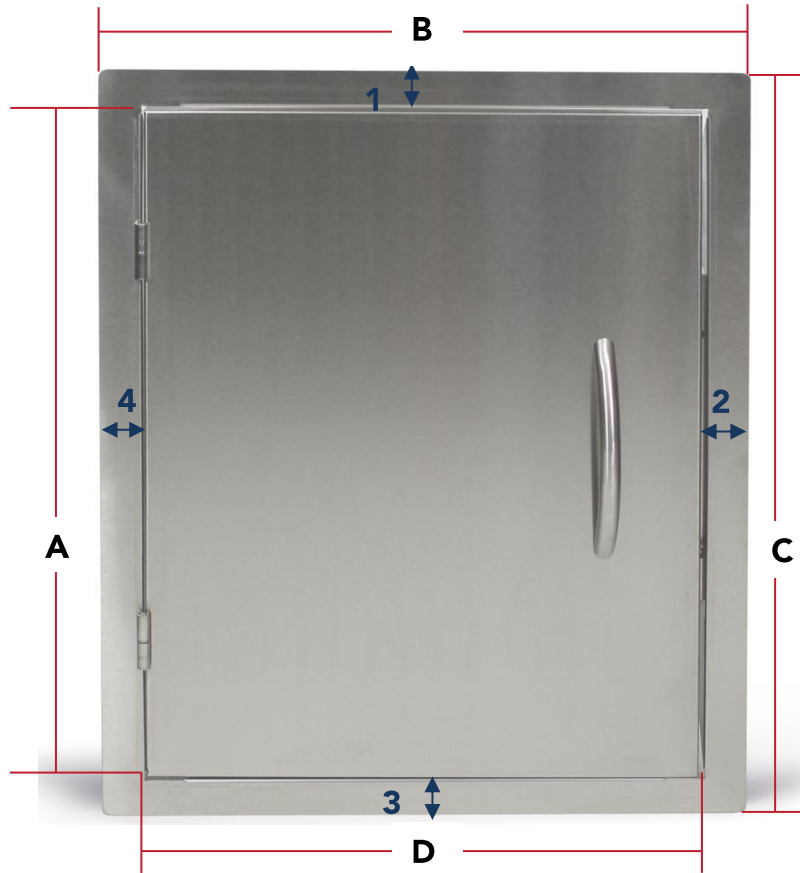

The ultimate outdoor grilling experience.

Phone: 1 (888) 287-3333 ♦ Fax: 1 (877) 855-5373 ♦ #106-2480 Mt. Lehman Road, Abbotsford, BC V4X 2N3

Jackson Grills BIDOORSV

Accessory Actual Dimensions					
Model	A	B	C	D	E (Depth)
BIDOORSV	24"	19 3/8"	26 1/2"	17"	1 5/8"

Accessory Actual Dimensions				
Finished Face Overlap				
Model	1	2	3	4
BIDOORSV	1 1/4"	1 3/16"	1 1/4"	1 3/16"

Suggested Cutout Dimensions		
Model	Width	Height
BIDOORSV	17 1/4"	24 1/2"